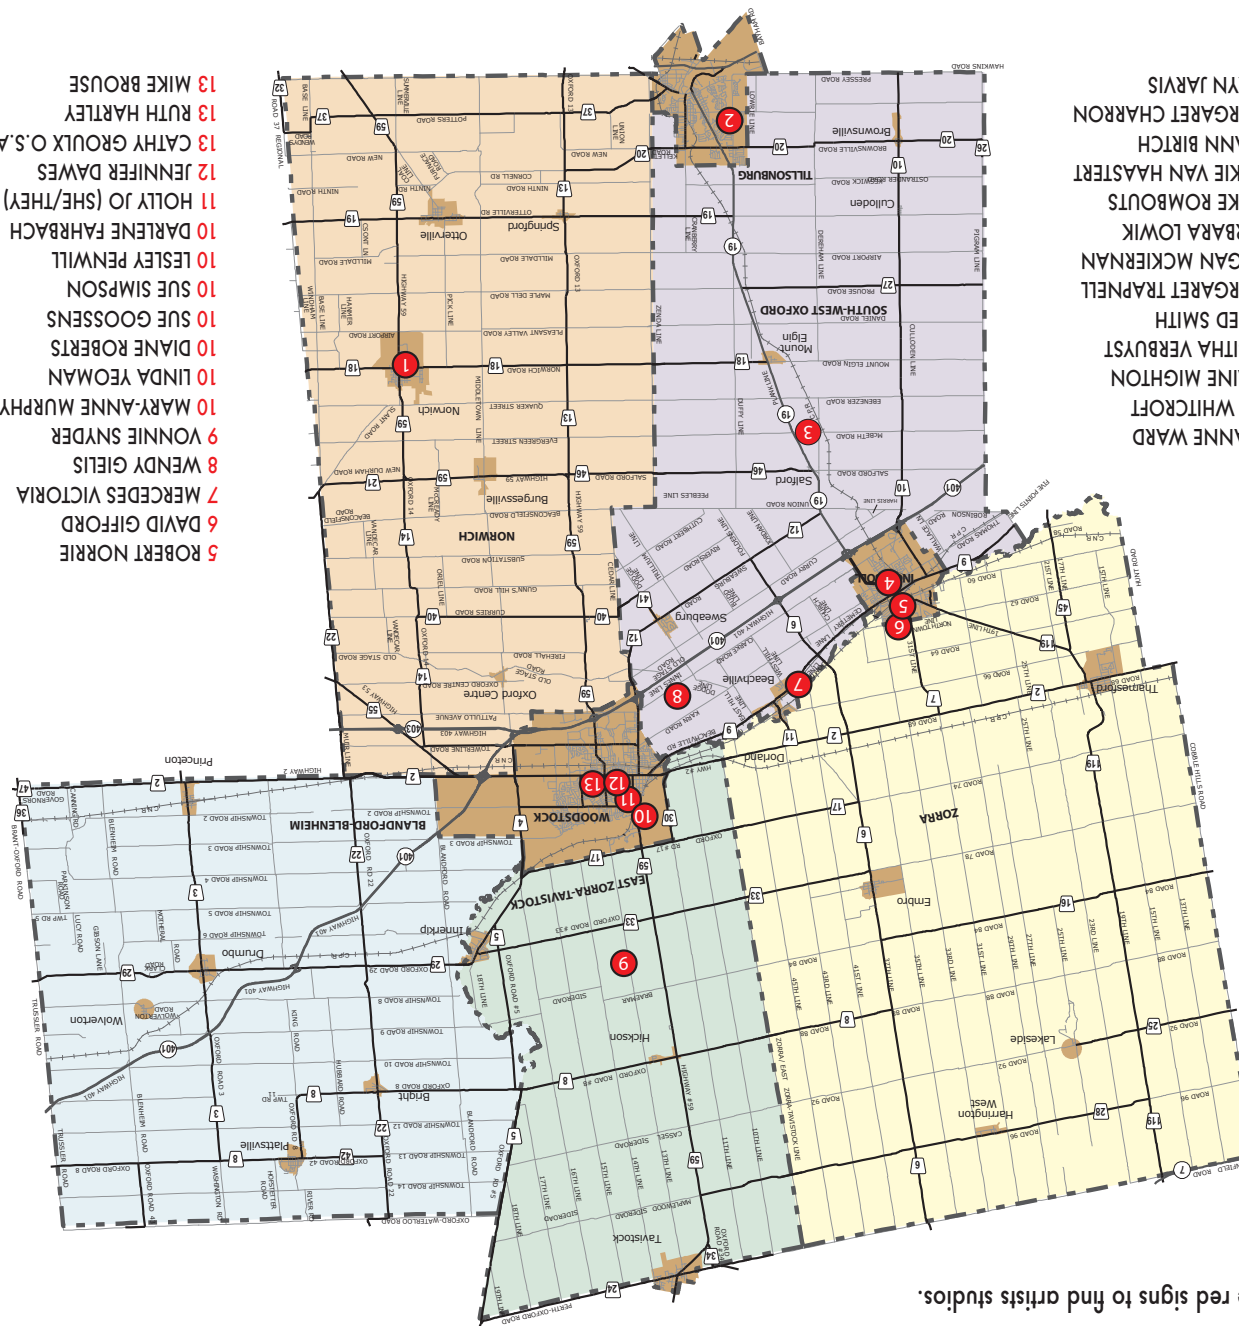

Follow the red signs to find artists studios.

- 1 JOANNE WARD
- 1 VIC WHITCROFT
- 1 ELAINE WIGHTON
- 2 TABITHA VERBUST
- 2 JARED SMITH
- 2 MARGARET TRAPNELL
- 2 MEGAN MCKERNAN
- 2 BARBARA LOWIK
- 3 INEKE ROMBOUTS
- 3 ANKIE VAN HAASSTERT
- 4 DYANN BIRCH
- 4 MARGARET CHARON
- 4 TARYN JARVIS